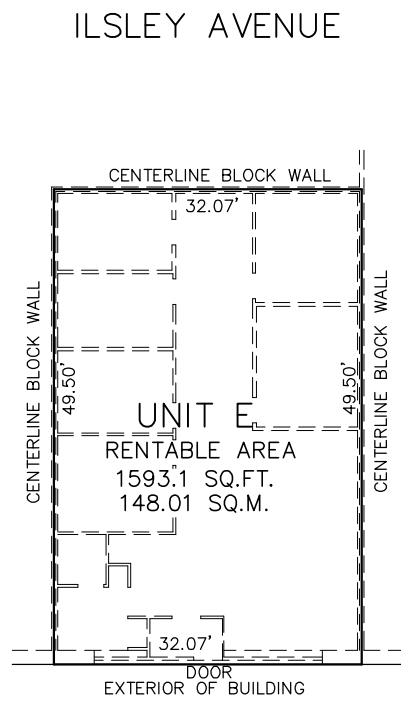

T E N A N T N A M E

KEY PLAN (133 ILSLEY AVENUE)

**133 ILSLEY AVENUE
DARTMOUTH, NOVA SCOTIA
CRU UNIT E**

THOMPSON CONN LIMITED
NOVA SCOTIA LAND SURVEYORS
HALIFAX, NOVA SCOTIA
PHONE: 422-4800
FAX: 454-4700

SCALE: 1" = 20'

DATE: SEPTEMBER 23, 2011

MEASUREMENTS WERE TAKEN ON: SEPTEMBER 22, 2011

CERTIFIED CORRECT