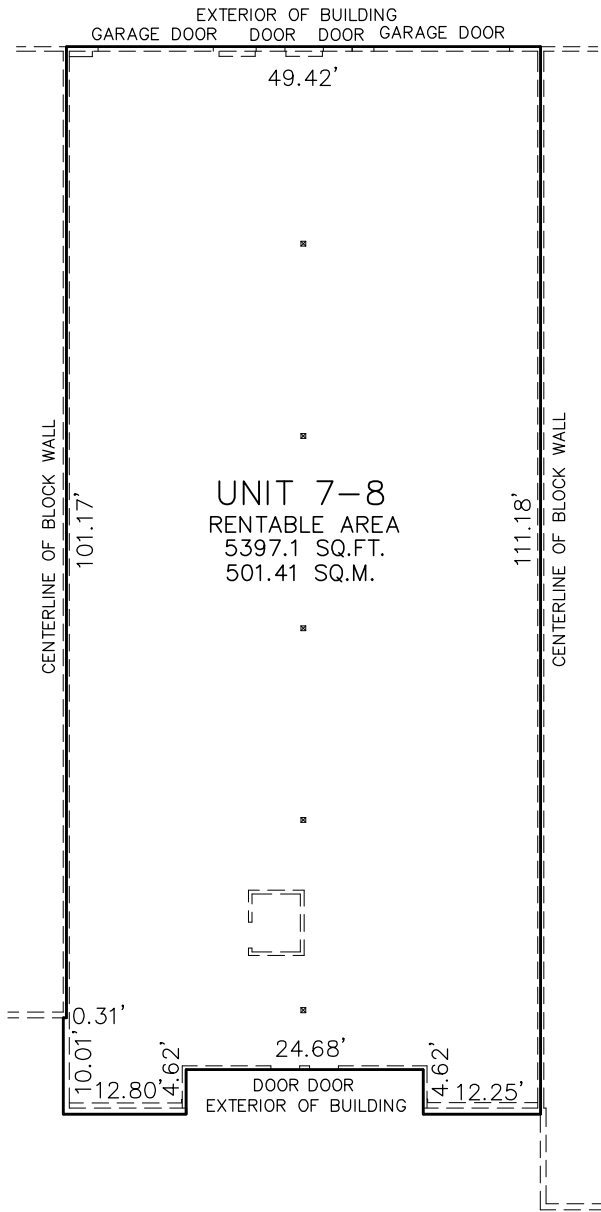

T E N A N T N A M E

THORNHILL DRIVE

KEY PLAN (50 THORNHILL DRIVE.)

THORNHILL DRIVE

UNIT 6

UNIT 9

MACDONALD AVENUE

**50 THORNHILL DRIVE
DARTMOUTH, NOVA SCOTIA
CRU UNIT 7-8**

THOMPSON CONN LIMITED
NOVA SCOTIA LAND SURVEYORS
HALIFAX, NOVA SCOTIA
PHONE: 422-4800
FAX: 454-4700

SCALE: 1" = 20'

DATE: MARCH 1, 2011

MEASUREMENTS WERE TAKEN ON : FEBRUARY 24, 2011

CERTIFIED CORRECT