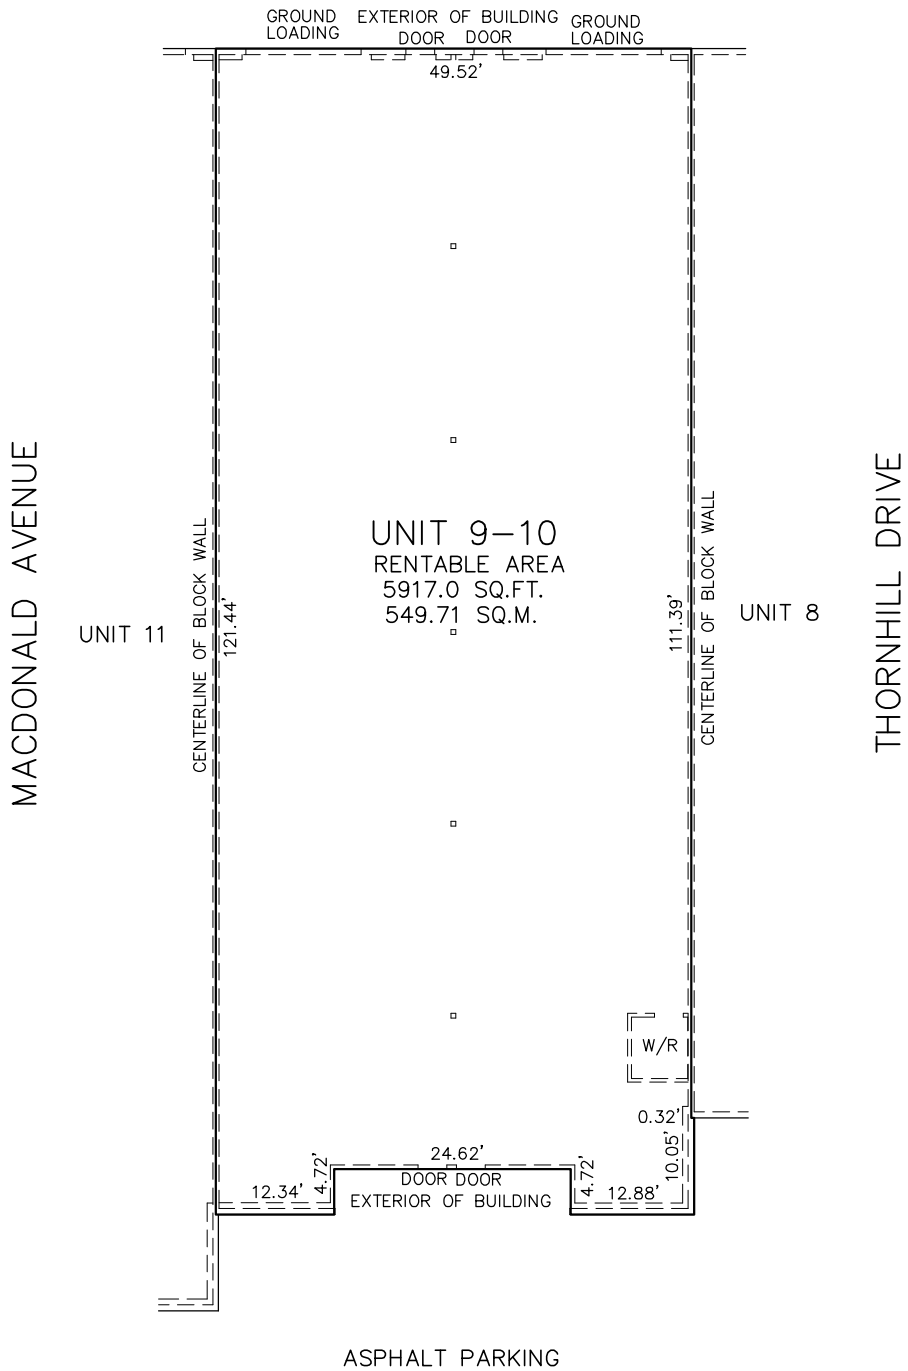

T E N A N T N A M E

**40 THORNHILL DRIVE
DARTMOUTH, NOVA SCOTIA
CRU UNIT 9-10**

THOMPSON CONN LIMITED
NOVA SCOTIA LAND SURVEYORS
HALIFAX, NOVA SCOTIA
PHONE: 422-4800
FAX: 454-4700

SCALE: 1" = 20'
DATE: JANUARY 25, 2012
MEASUREMENTS WERE TAKEN ON: JANUARY 24, 2012

LEGEND
□ COLUMN

FILE: 15356

CERTIFIED CORRECT