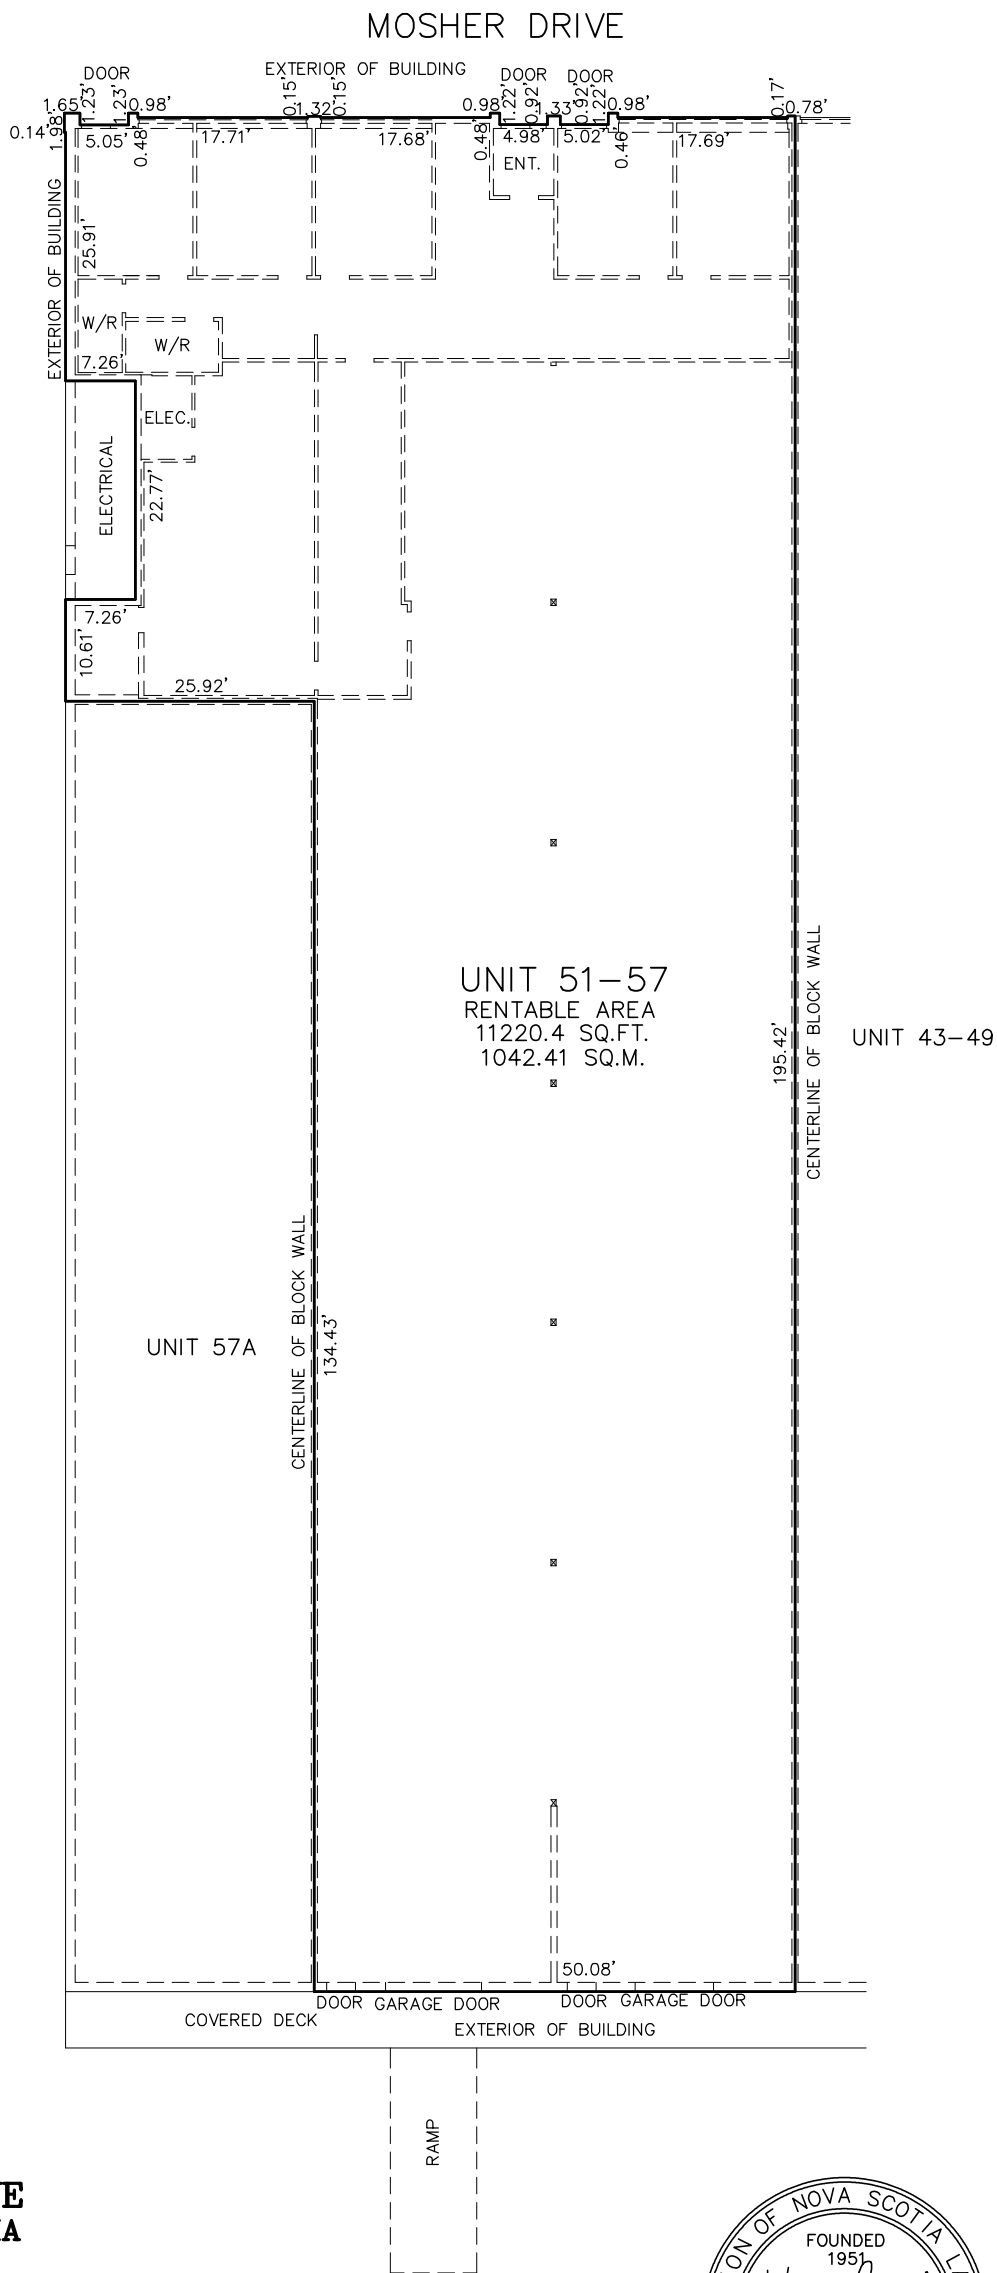

TENANT NAME

**29-59 MOSHER DRIVE
DARTMOUTH, NOVA SCOTIA
CRU UNIT 51-57**

THOMPSON CONN LIMITED
NOVA SCOTIA LAND SURVEYORS
HALIFAX, NOVA SCOTIA
PHONE: 422-4800
FAX: 454-4700

SCALE: 1" = 20'

DATE: FEBRUARY 17, 2011

MEASUREMENTS WERE TAKEN ON : FEBRUARY 16, 2011

CERTIFIED CORRECT