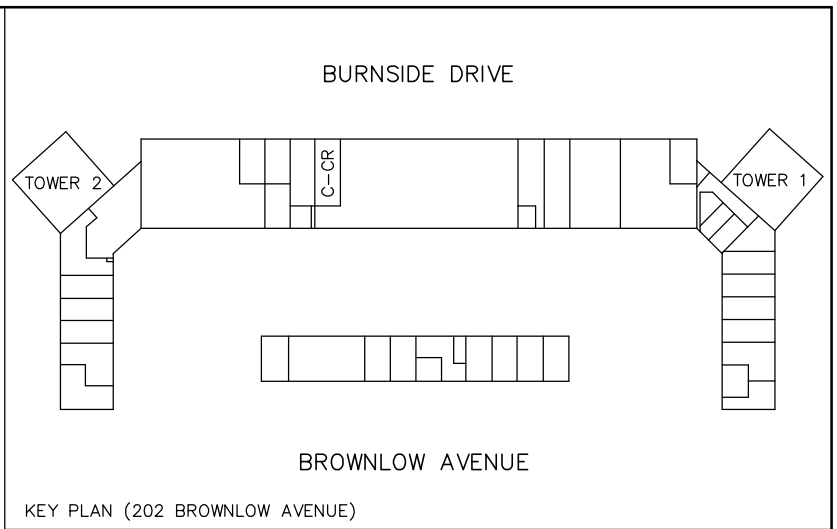

T E N A N T   N A M E