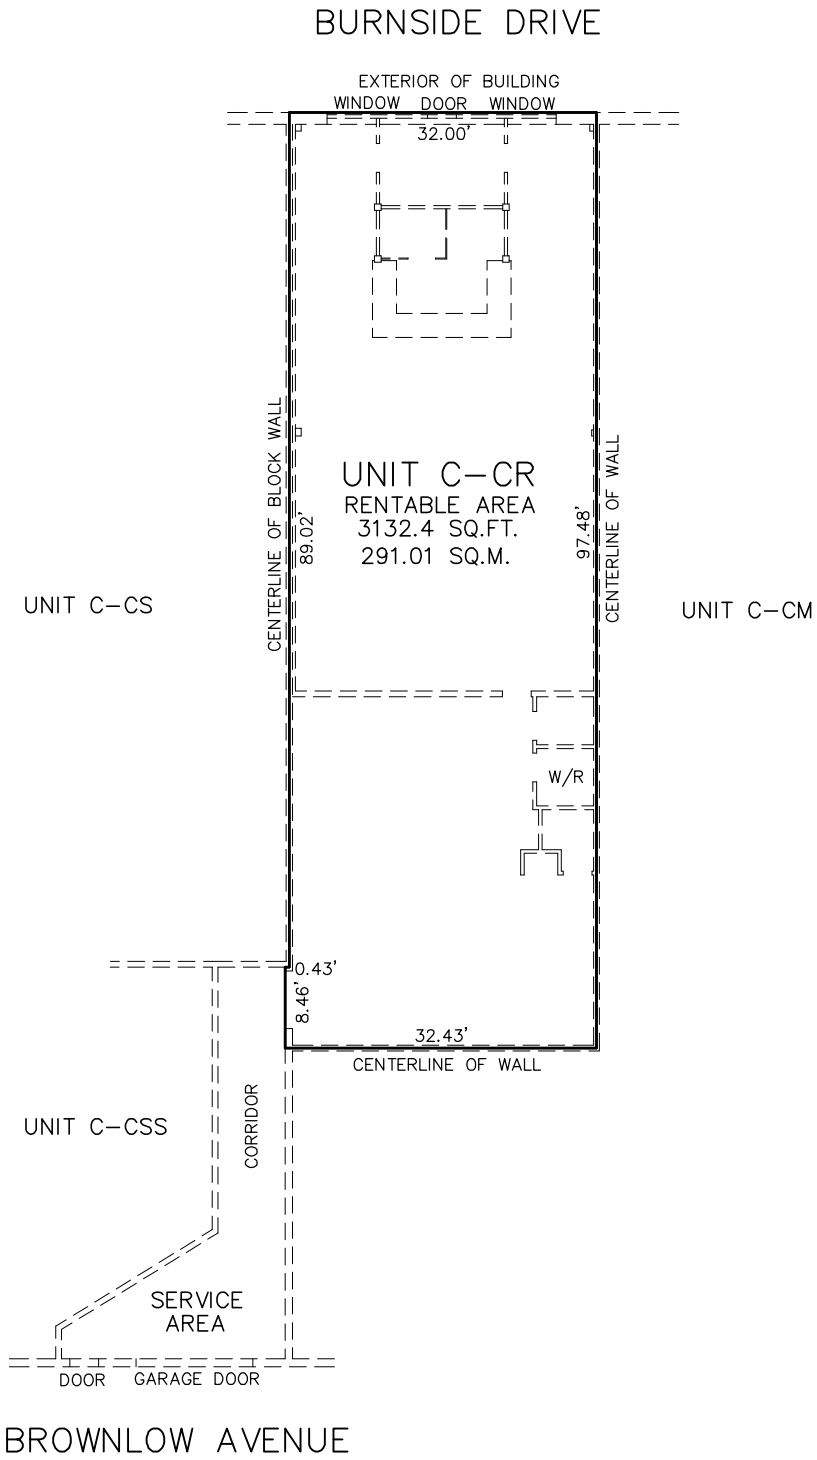

T E N A N T   N A M E