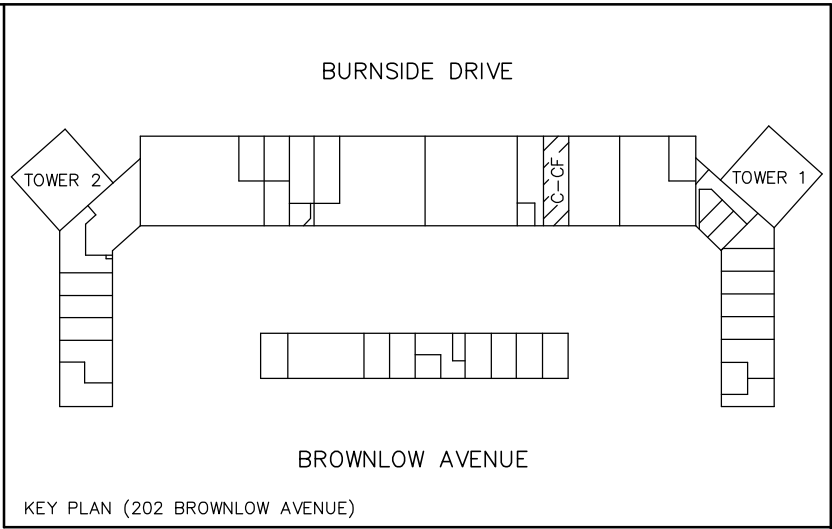

TENANT NAME

BURNSIDE DRIVE

BROWNLOW AVENUE

**202 BROWNLOW AVENUE
DARTMOUTH, NOVA SCOTIA
CRU UNIT C-CF**

THOMPSON CONN LIMITED
NOVA SCOTIA LAND SURVEYORS
HALIFAX, NOVA SCOTIA
PHONE: 422-4800
FAX: 454-4700

SCALE: 1" = 20'
DATE: JUNE 9, 2011
FILE: 15357
MEASUREMENTS WERE TAKEN ON :
JUNE 3, 2011

LEGEND
■ COLUMN

CERTIFIED CORRECT