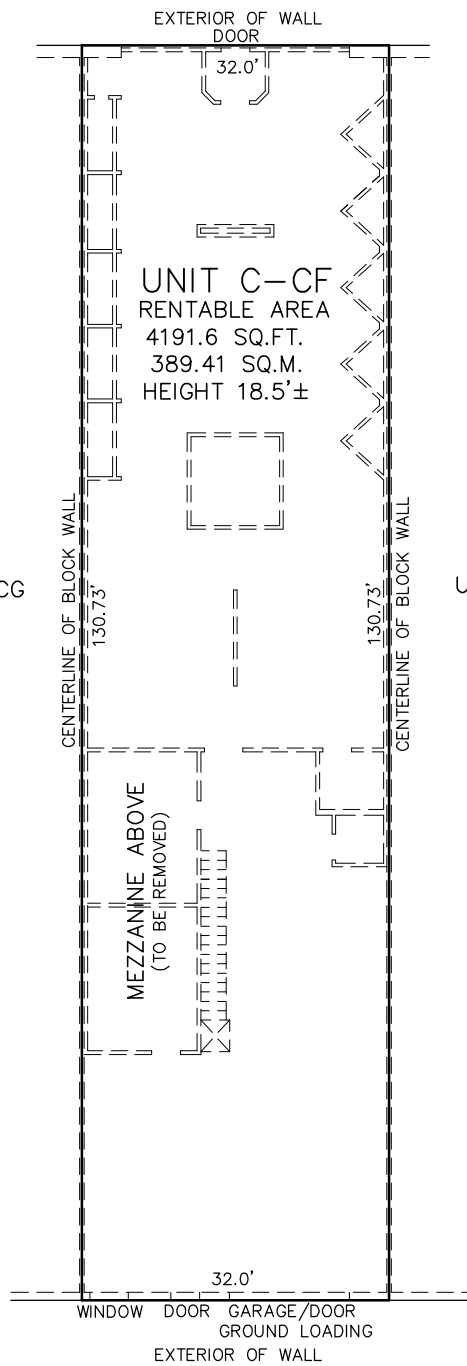

TENANT NAME

BURNSIDE DRIVE

BROWNLOW AVENUE

**202 BROWNLOW AVENUE
DARTMOUTH, NOVA SCOTIA
CRU UNIT C-CF**

THOMPSON CONN LIMITED
NOVA SCOTIA LAND SURVEYORS
HALIFAX, NOVA SCOTIA
PHONE: 422-4800
FAX: 454-4700

SCALE: 1" = 20'
DATE: JUNE 9, 2011
FILE: 15357
MEASUREMENTS WERE TAKEN ON :
JUNE 3, 2011

LEGEND
■ COLUMN

CERTIFIED CORRECT