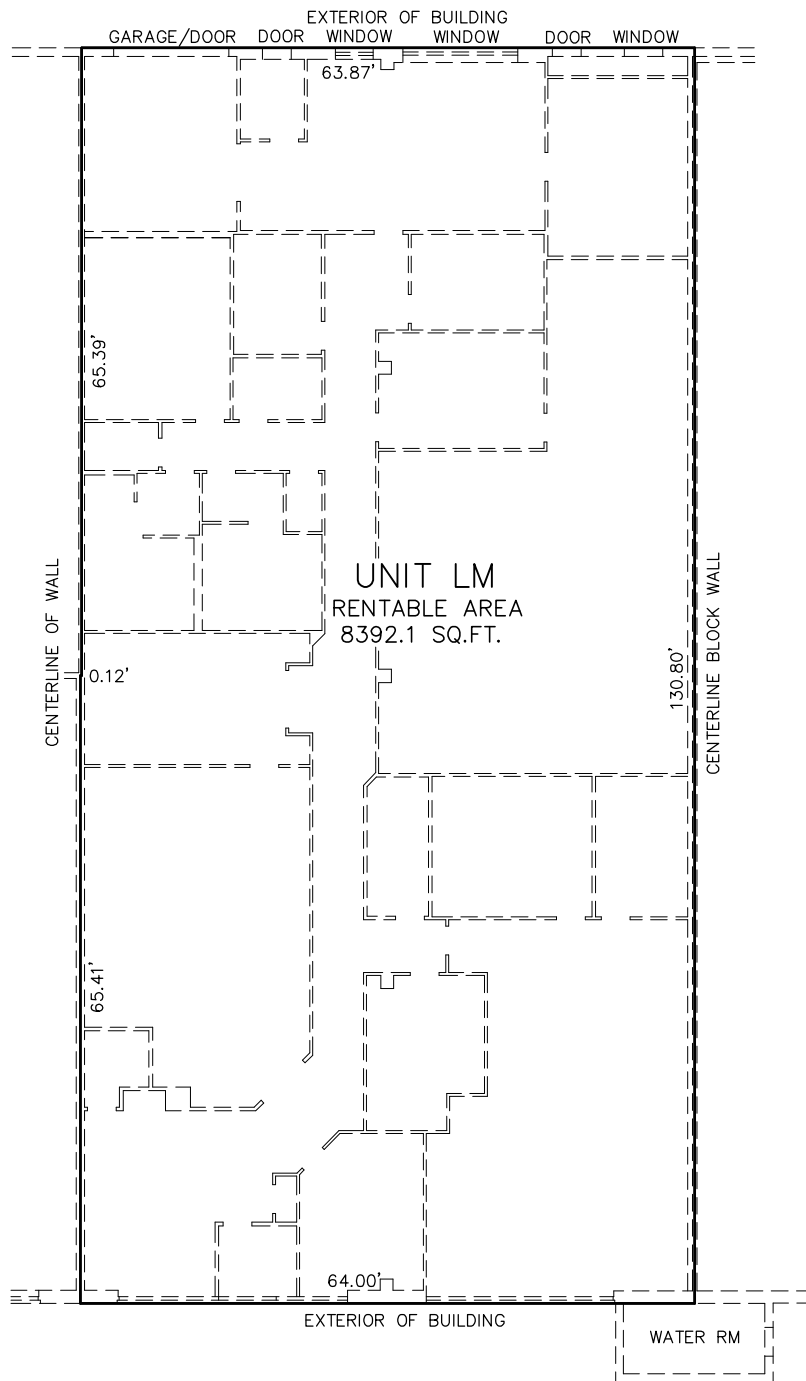

T E N A N T N A M E

ILSLEY AVENUE

KEY PLAN (133 ILSLEY AVENUE)

ILSLEY AVENUE

**133 ILSLEY AVENUE
DARTMOUTH, NOVA SCOTIA
CRU UNIT LM**

THOMPSON CONN LIMITED
NOVA SCOTIA LAND SURVEYORS
HALIFAX, NOVA SCOTIA
PHONE: 422-4800
FAX: 454-4700

SCALE: 1" = 20'

DATE: FEBRUARY 9, 2011

MEASUREMENTS WERE TAKEN ON : JANUARY 28, 2011

CERTIFIED CORRECT