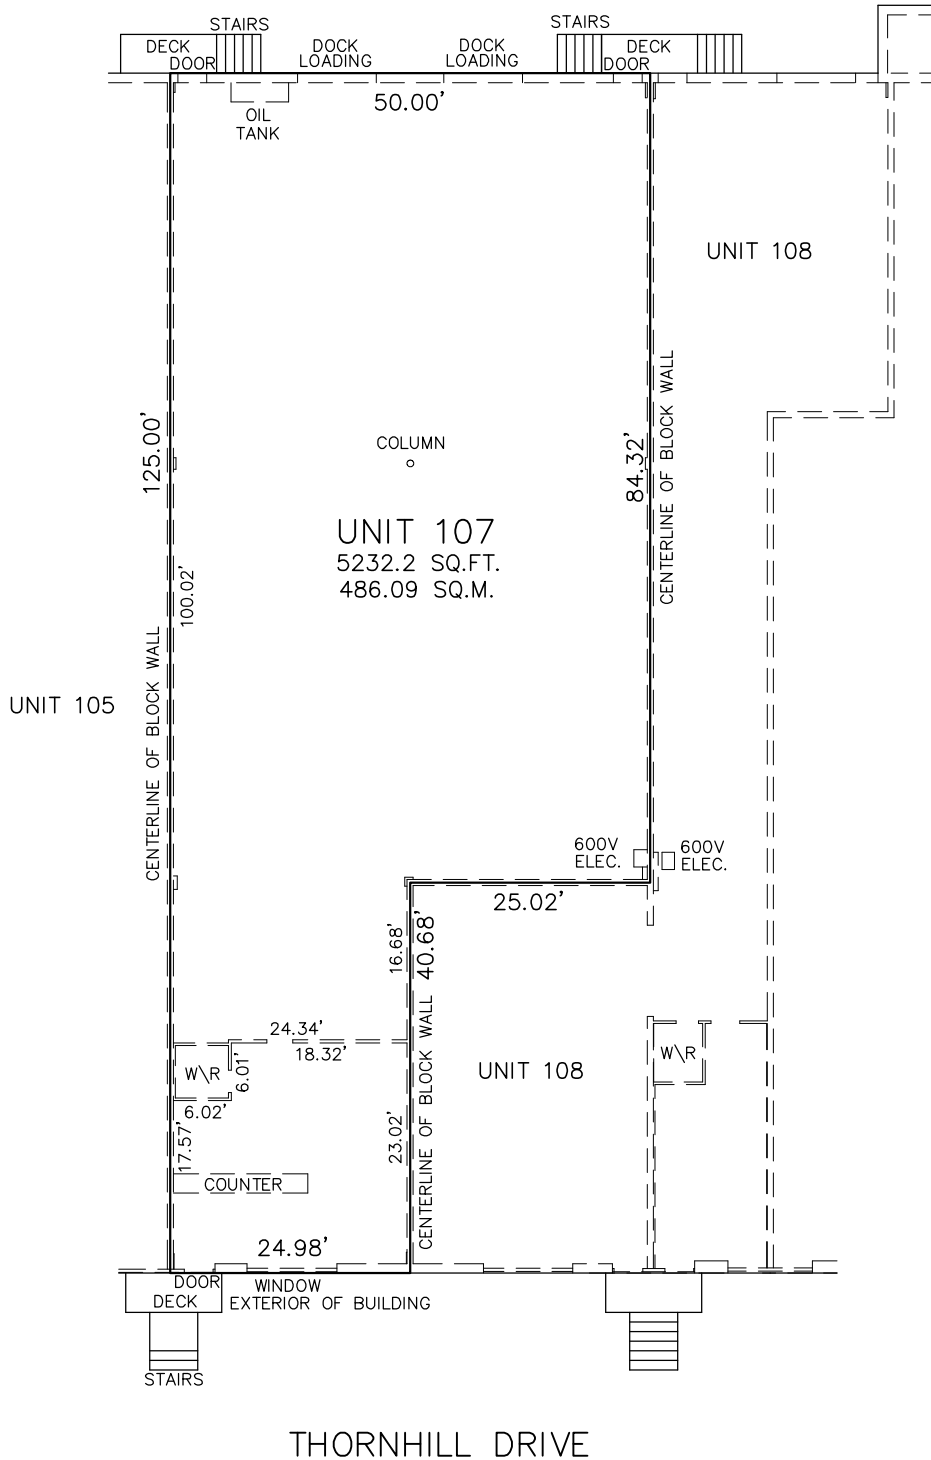

TENANT NAME

THORNHILL DRIVE

KEY PLAN (101 THORNHILL DRIVE)

THORNHILL DRIVE

**101 THORNHILL DRIVE  
DARTMOUTH, NOVA SCOTIA  
CRU UNIT 107**

THOMPSON CONN LIMITED  
NOVA SCOTIA LAND SURVEYORS  
HALIFAX, NOVA SCOTIA  
PHONE: 422-4800  
FAX: 454-4700

SCALE: 1" = 20'

DATE: JANUARY 25, 2012

MEASUREMENTS WERE TAKEN ON: JANUARY 19, 2012  
AND JANUARY 24, 2012

CERTIFIED CORRECT